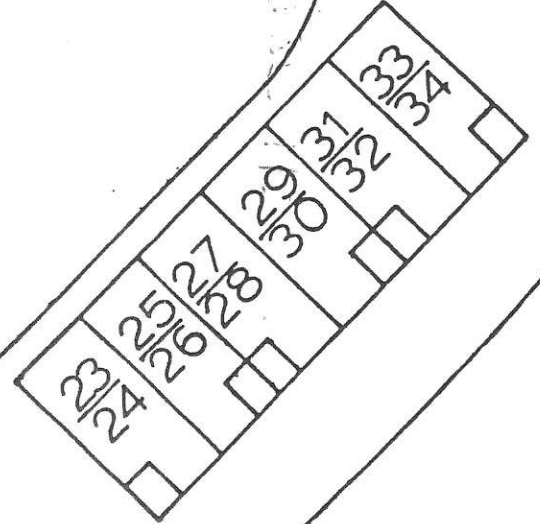

# VAL D'ISERE

MAMMOTH PROPERTIES RESERVATIONS

P.O. Box 408, Mammoth Lakes, California 93546

TOLL FREE 1-800-227-SNOW

619-934-4242

RECREATION BUILDING

LAUNDRYROOM  
TELEPHONE

BARBECUE

POOL

JACUZZI

OFFICE

LAKEVIEW DRIVE

TO LIFTS 7 AND 8

FOREST TRAIL

TO TENNIS COURTS