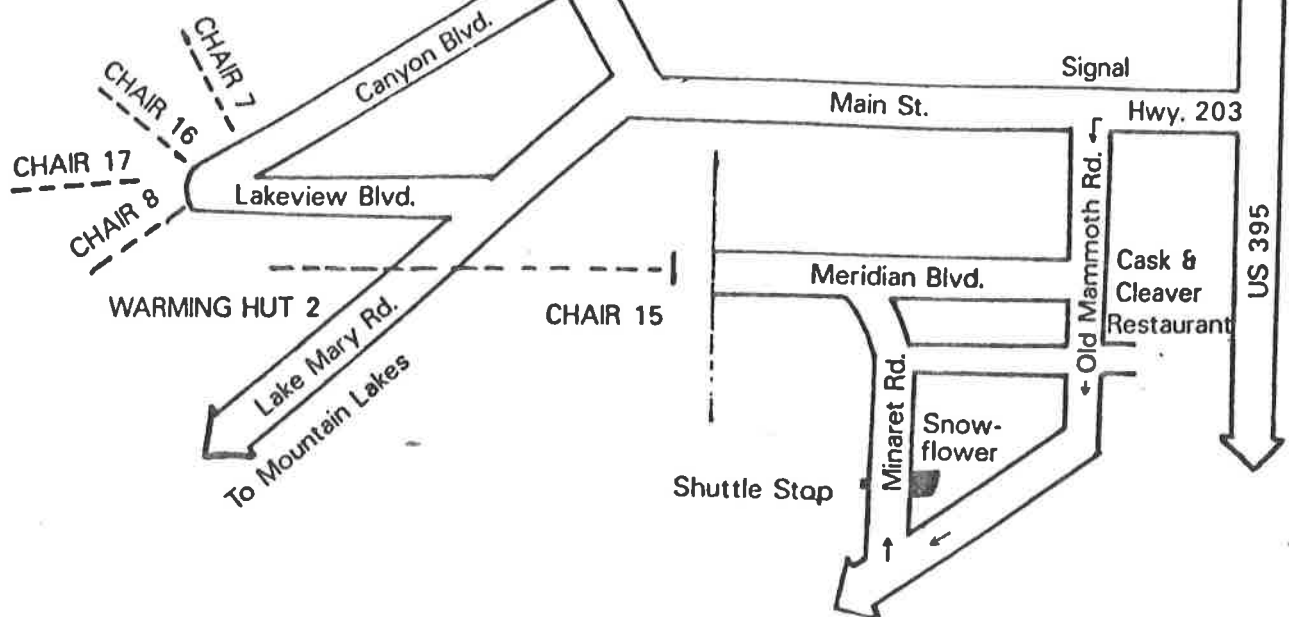

To Main Lodge

To Yosemite

SITE MAP

(619) 934-4501 • 1(800) 851-6442
 P.O. BOX 15000 MAMMOTH LAKES, CA 93546