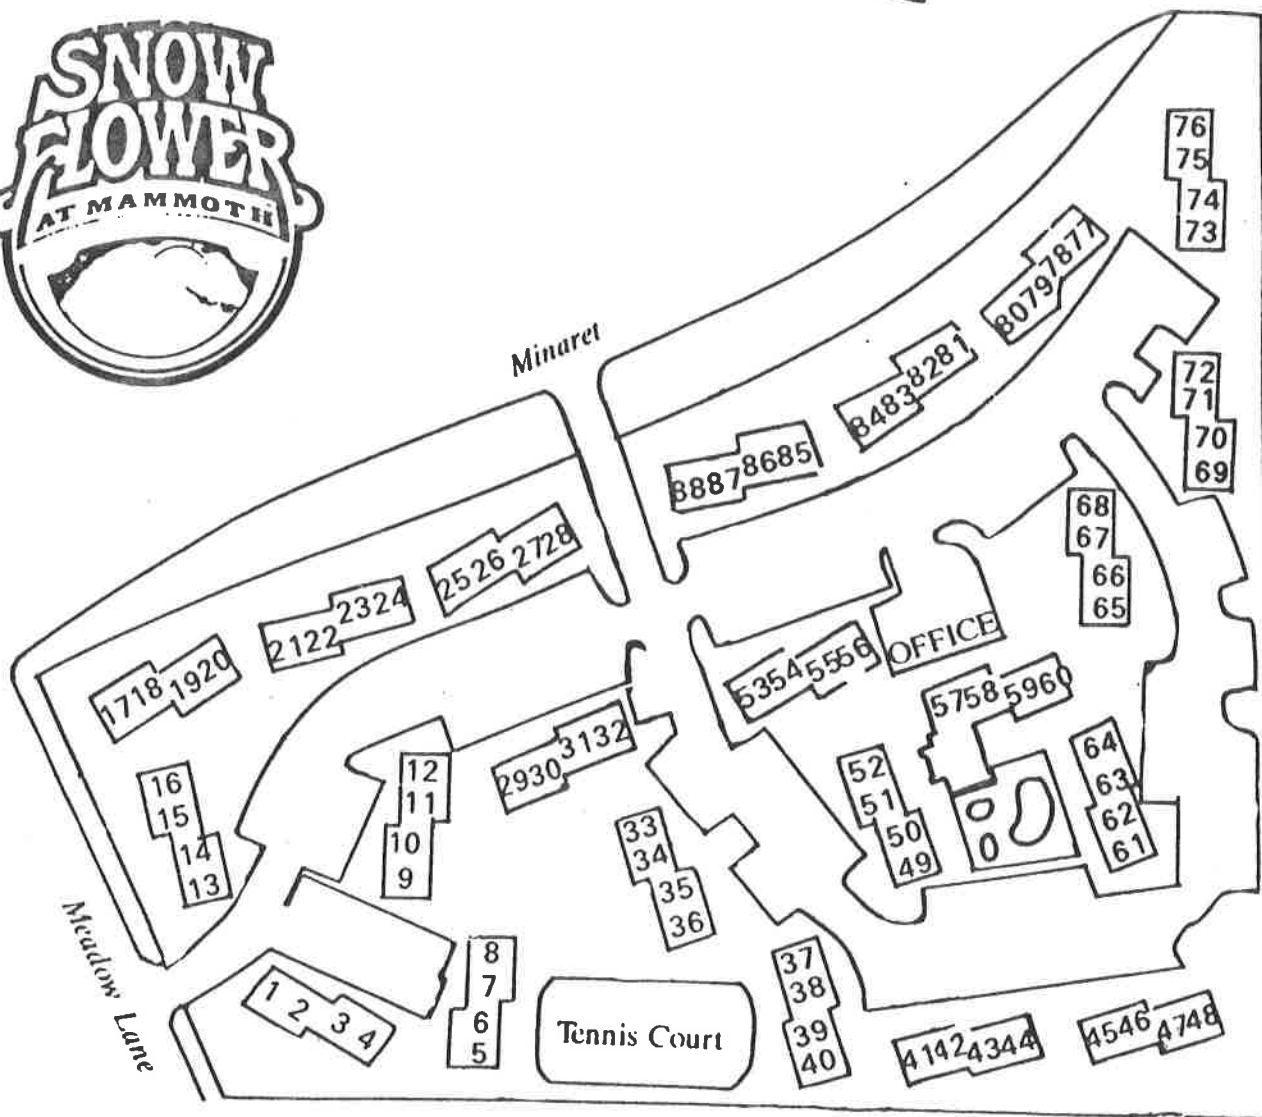

To Main Lodge

To Yosemite

SITE MAP

(619) 934-4501 • 1(800) 851-6442
 P.O. BOX 15000 MAMMOTH LAKES, CA 93546