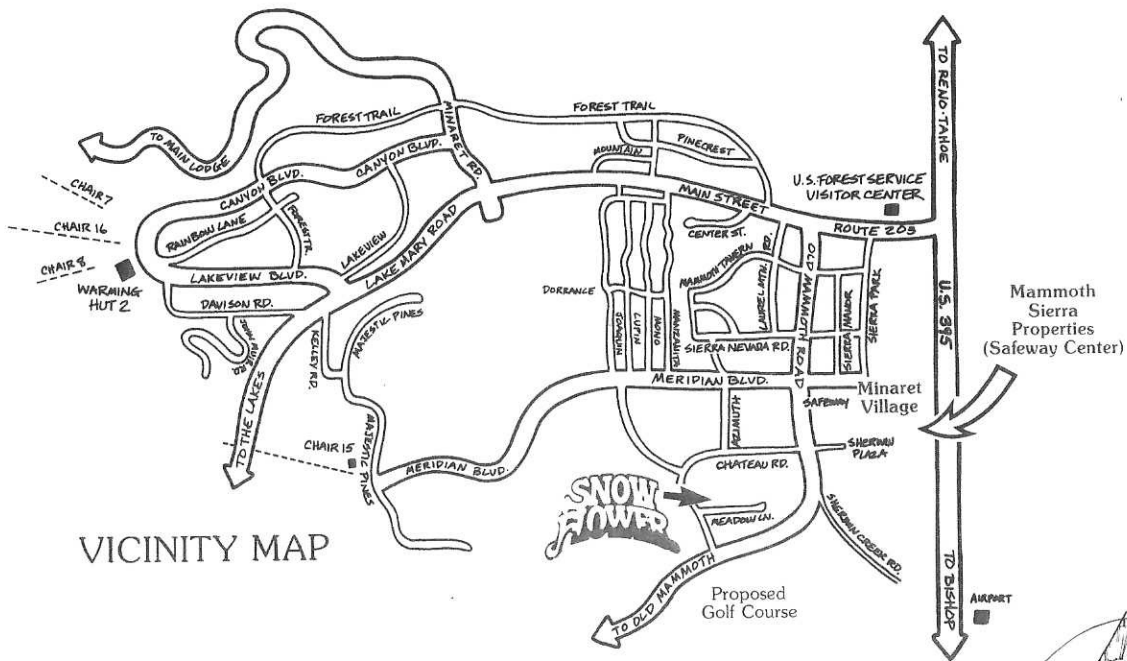

To Main Lodge

To Yosemite

SITE MAP

(619) 934-4501 • 1(800) 851-6442
 P.O. BOX 15000 MAMMOTH LAKES, CA 93546