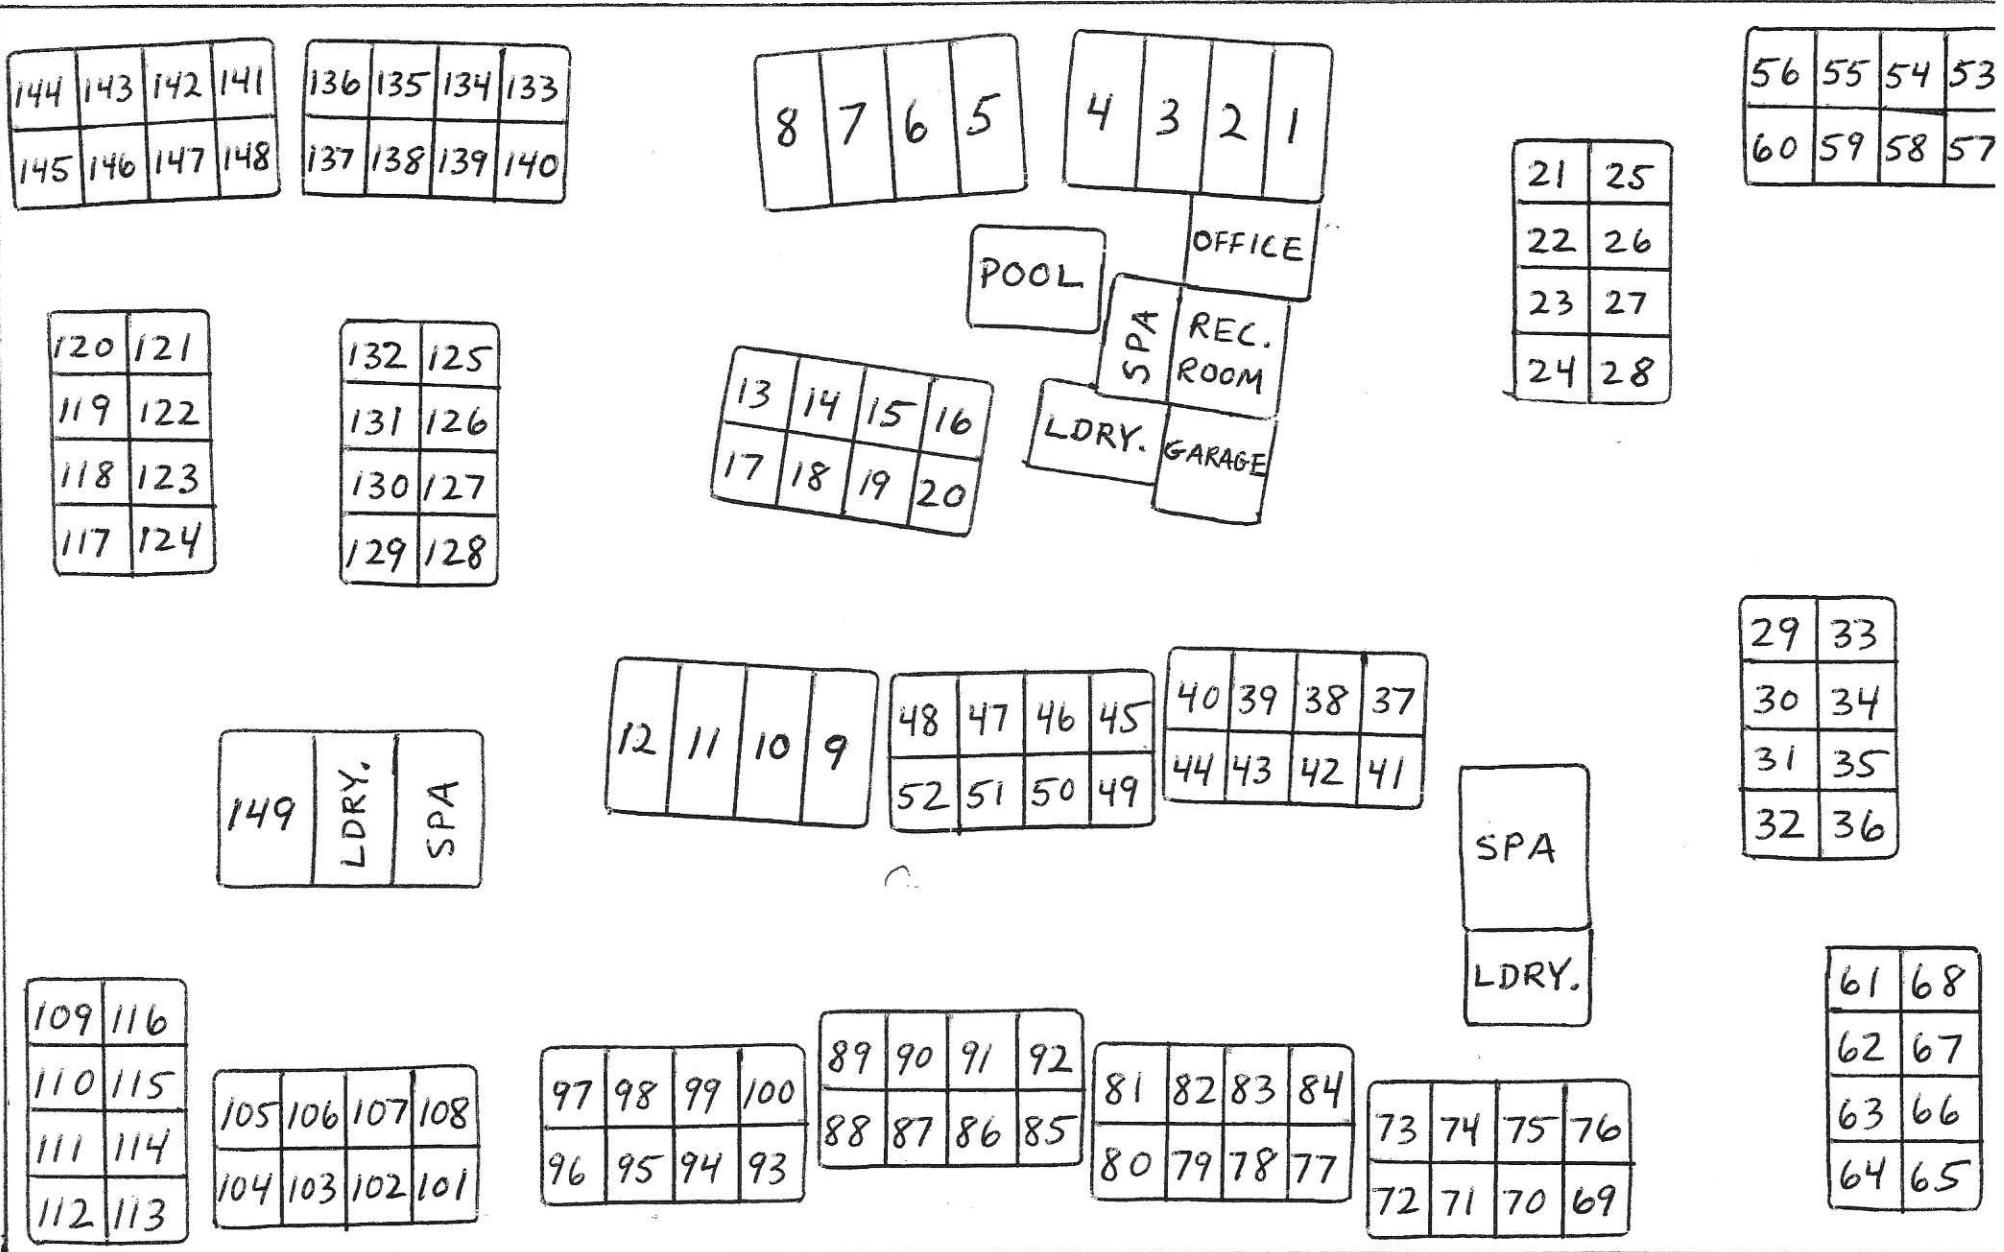

Sierra Manors

165 Old Mammoth Rd.
Mammoth Lakes, CA 93546

← Old Mammoth Rd. →

← Sierra Nevada Rd. →

← Sierra Manor Rd. →