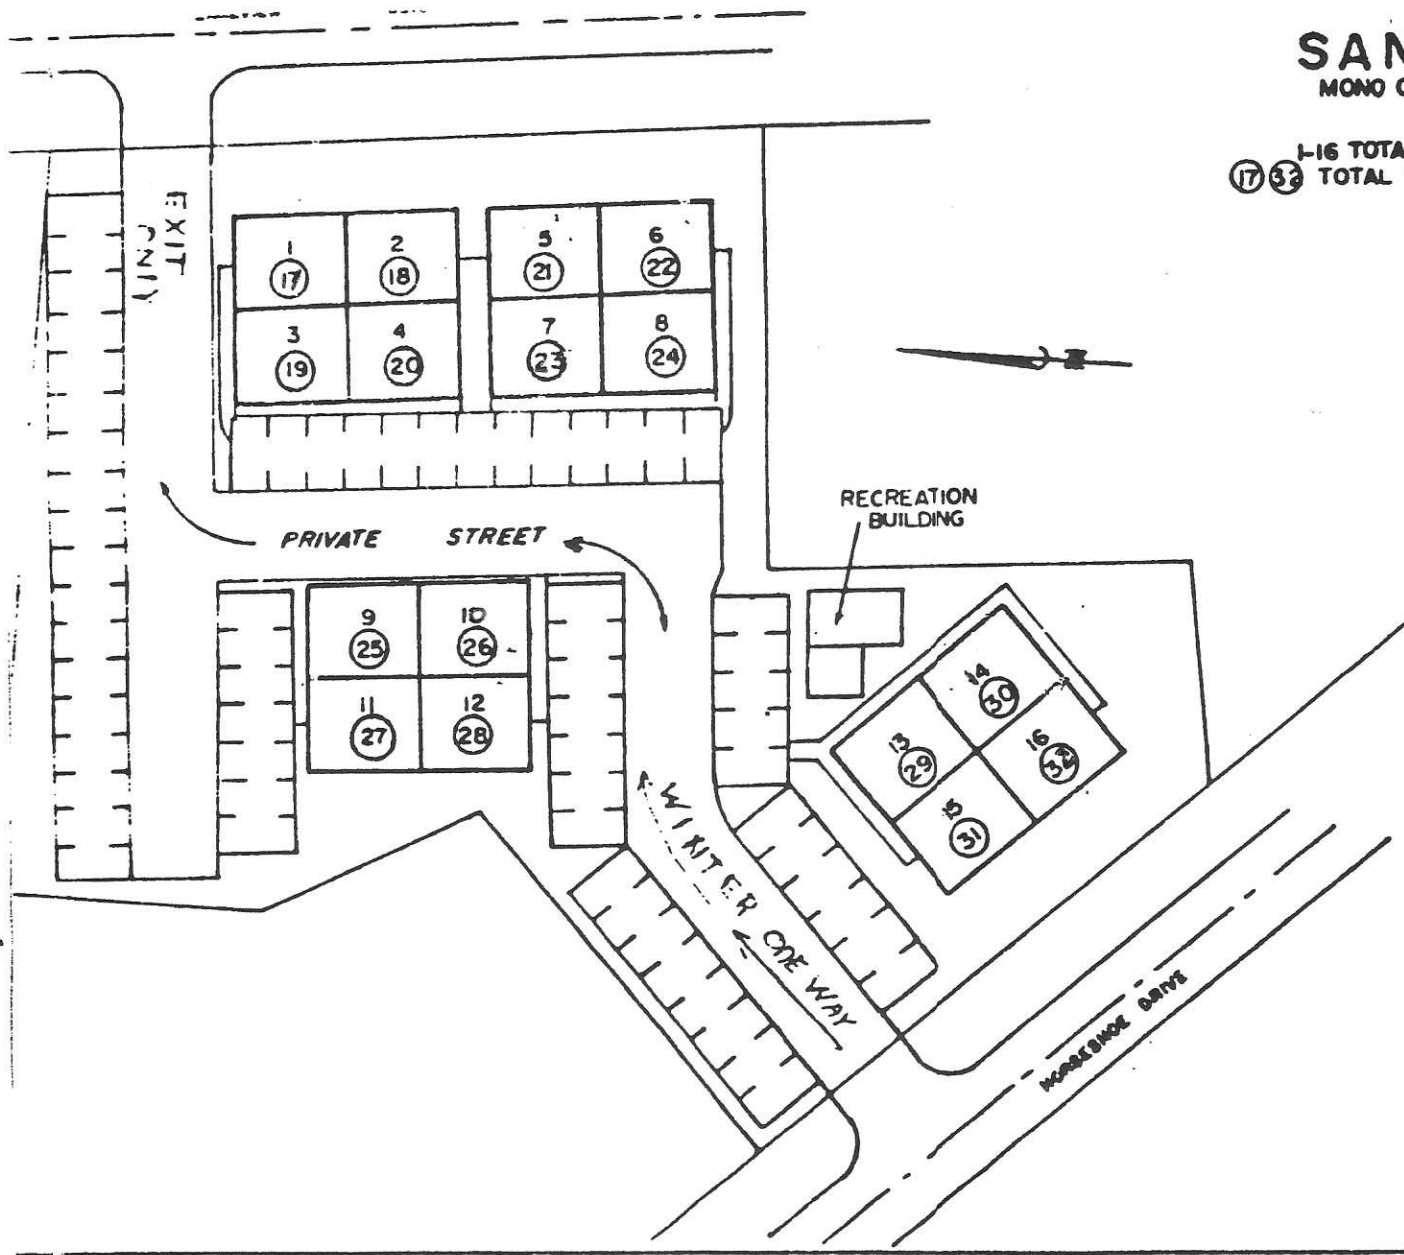

SAN SIERRA

MONO COUNTY, CALIFORNIA

1-16 TOTAL ONE BEDROOM 16
 17-32 TOTAL TWO BEDROOM WITH LOF

For Reservations and Rates
 MANAGER, SAN SIERRA CO
 Post Office Box 95
 Mammoth, California 9
 Telephone (714) 934-1