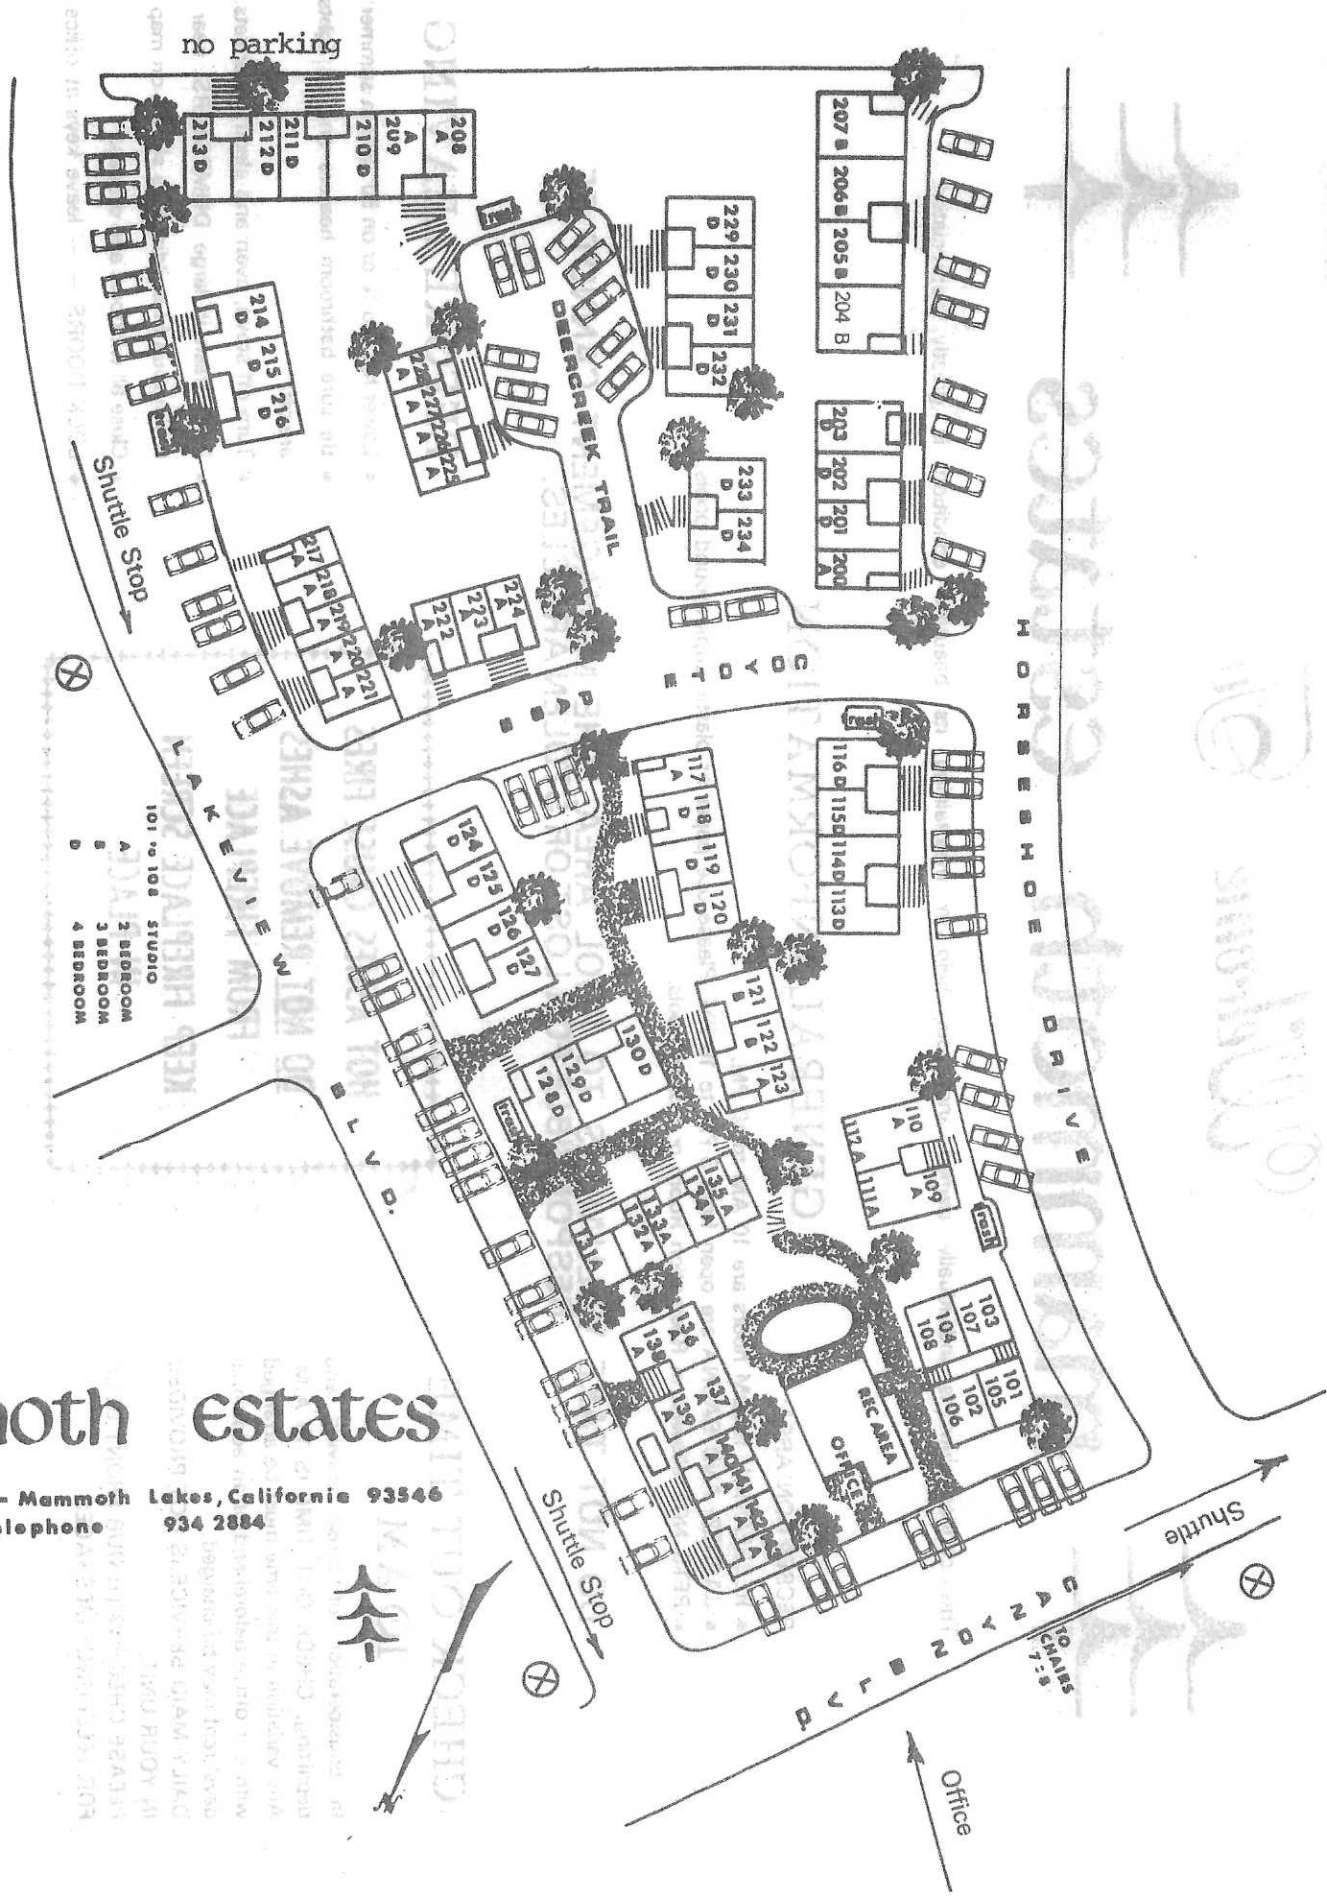

mammoth estates

P.O. Box 1117 — Mammoth Lakes, California 93546
 Telephone 934 2884

There is no parking on this side of the road. Shuttle stop is on the other side of the road.

Mammoth Estates, Mammoth Lakes, CA