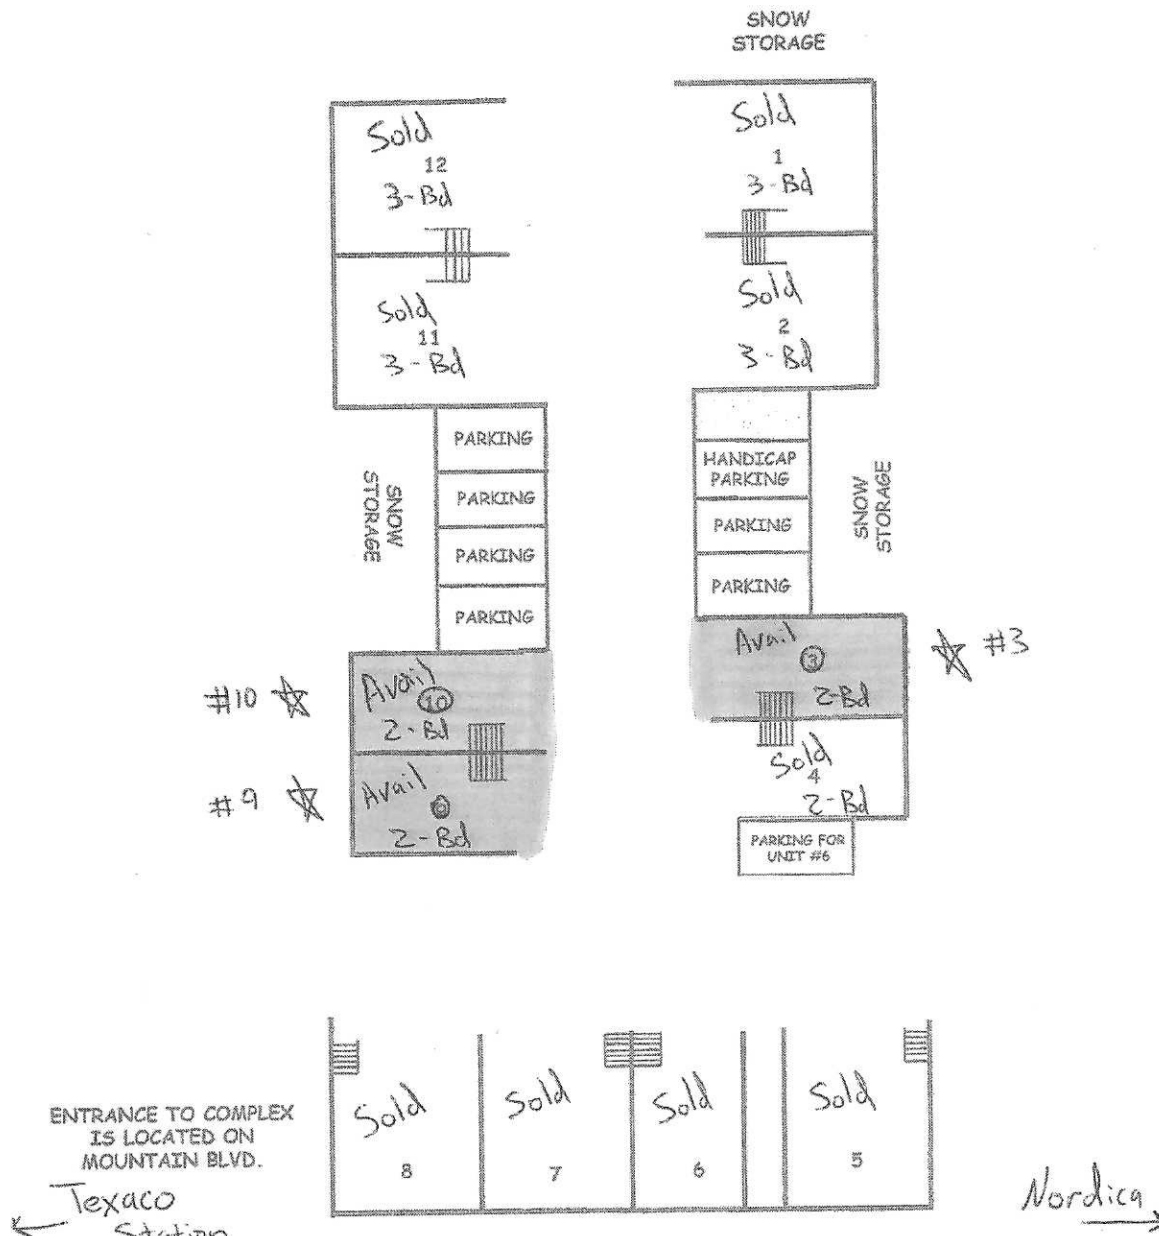

GRAYEAGLE I

MOUNTAIN BLVD.

ENTRANCE TO COMPLEX IS LOCATED ON MOUNTAIN BLVD.

← Texaco Station

Nordica →

MAIN STREET

Tammy Hooper
866.323.7300

Mammoth Lakes, CA 93546