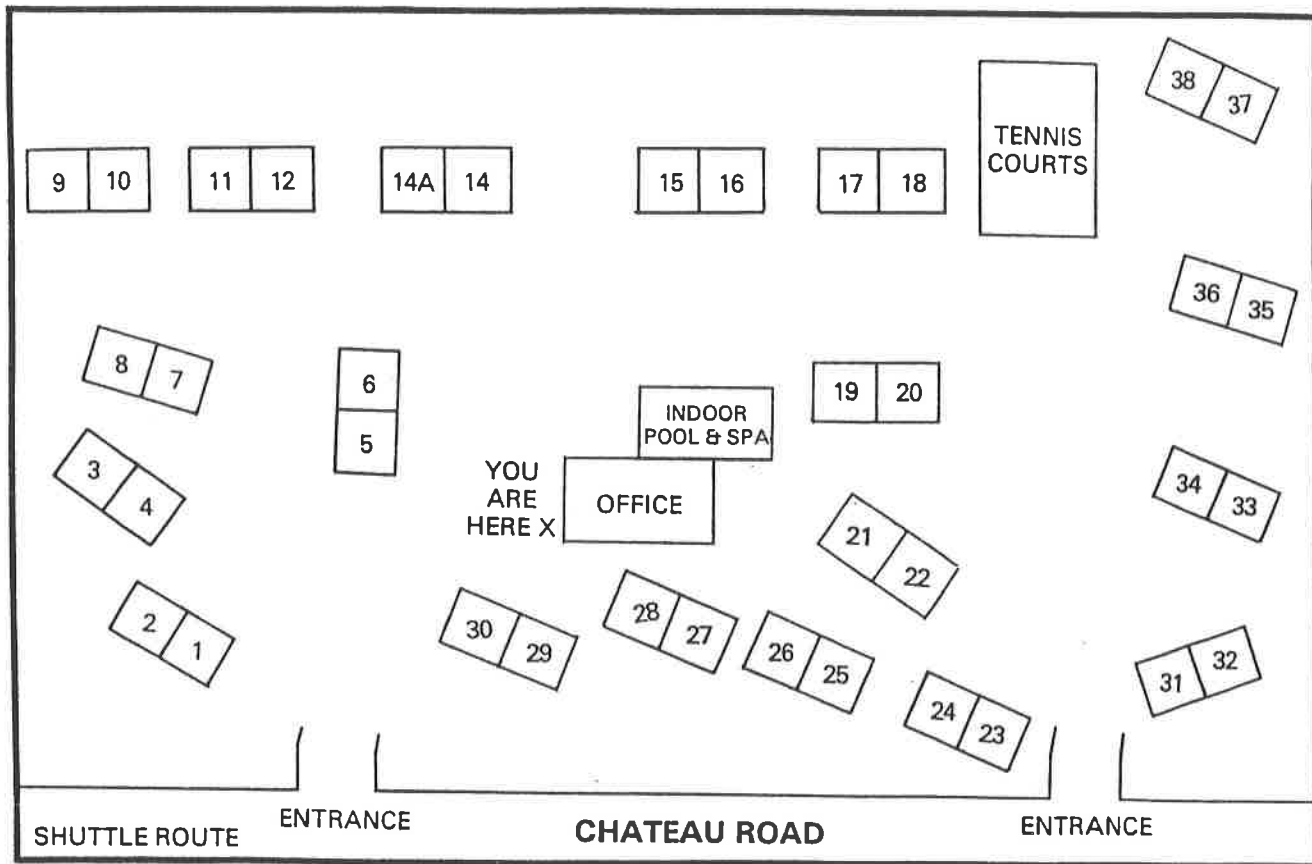

CHATEAU SANS NOM

Exclusive Affiliate of
CHRISTIE'S
GREAT ESTATES

FLORIS & SONS 501 OLD MAMMOTH ROAD 3325 MAIN ST. MAMMOTH LAKES, CA 93546
 U.S.A. P.O. BOX 100 - PMB #574 MAMMOTH LAKES, CA 93546-0100

www.mrgmammoth.com | www.mammothrealttygroup.com